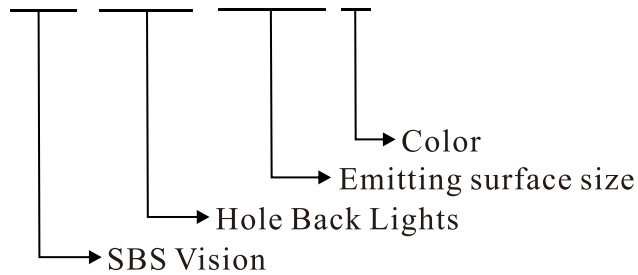

Products Features

- ▶ High uniformity.
- ▶ Hole's dimension can be customized.
- ▶ Compact.

Applications the light be used for

- Liquid level inspection.
- Burrs inspection of metal parts.
- Automative dimension measuring.
- PCB circuit board inspection.

Model Description

SBS-BALH-XXXX-X

Customization

- Dimensions
- Power
- Hole
- Cable length
- Connector
- Mounting

Structure

Parameter

Item	Model	Power consumption Red Color	Power consumption (W,B,G)	Option	Extension cable	Recommended Controller
1	SBS-BALH120120	24V/8.6W	24V/13.0W	Diffuser	1m/3m/5m	SBS-AC24-2B (Analog controller) SBS-DC24-2B (Digital controller) SBS-SC24-B (Strobe controller)
2	SBS-BALH160160	24V/15.4W	24V/23.0W	Diffuser	1m/3m/5m	
3	SBS-BALH165165	24V/16.0W	24V/24.0W	Diffuser	1m/3m/5m	
4	SBS-BALH170170	24V/17.0W	24V/26.0W	Diffuser	1m/3m/5m	
5	SBS-BALH200200	24V/23.0W	24V/35.0W	Diffuser	1m/3m/5m	
6	SBS-BALH300300	24V/34.0W	24V/55.0W	Diffuser	1m/3m/5m	
7	SBS-BALH308178	24V/23.0W	24V/35.0W	Diffuser	1m/3m/5m	
8	SBS-BALH480480	24V/46.0W	24V/68.0W	Diffuser	1m/3m/5m	
9	SBS-BALH2-150150	24V/12.0W	24V/18.0W	Diffuser	1m/3m/5m	
10	SBS-BALH2-200200	24V/16.0W	24V/24.0W	Diffuser	1m/3m/5m	
11	SBS-BALH2-250250	24V/20.0W	24V/30.0W	Diffuser	1m/3m/5m	
12	SBS-BALH2-300300	24V/24.0W	24V/36.0W	Diffuser	1m/3m/5m	
13	SBS-BALH2-350350	24V/28.0W	24V/42.0W	Diffuser	1m/3m/5m	
14	SBS-BALH2-400400	24V/32.0W	24V/48.0W	Diffuser	1m/3m/5m	
15	SBS-BALH2-450450	24V/36.0W	24V/54.0W	Diffuser	1m/3m/5m	
16	SBS-BALH2-500500	24V/40.0W	24V/60.0W	Diffuser	1m/3m/5m	
17	SBS-BALH2-550550	24V/44.0W	24V/66.0W	Diffuser	1m/3m/5m	
18	SBS-BALH2-600600	24V/48.0W	24V/72.0W	Diffuser	1m/3m/5m	

Dimensions(mm)

SBS-BALH120120	SBS-BALH160160	SBS-BALH165165

<p>SBS-BALH170170</p>	<p>SBS-BALH200200</p>	<p>SBS-BALH300300</p>
<p>SBS-BALH308178</p>	<p>Item 9~12 (Side length is not over 300mm)</p>	<p>Item 13~18 (Side length is over 300mm)</p>
<p>SBS-BALH480480</p>	<p>Item 9~12 (Side length is not over 300mm)</p>	<p>Item 13~18 (Side length is over 300mm)</p>