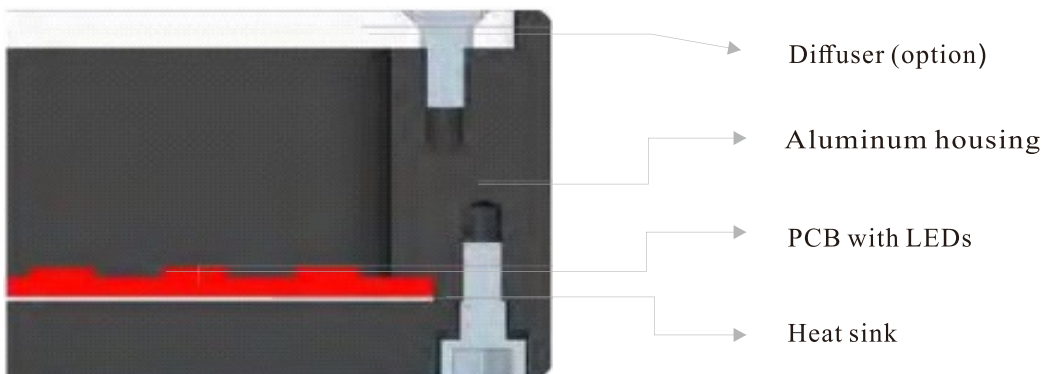

Products Features

- ▶ High uniformity.
- ▶ Hole's dimension can be customized.
- ▶ Compact.

Applications the light be used for

- Liquid level inspection.
- Burrs inspection of metal parts.
- Automative dimension measuring.
- PCB circuit board inspection.

Model Description

SBS-BALH-XXXX-X

Customization

- Dimensions
- Power
- Hole
- Cable length
- Connector
- Mounting

Structure

Parameter

Item	Model	Power consumption Red Color	Power consumption (W,B,G)	Option	Extension cable	Recommended Controller
1	SBS-BALH120120	24V/8.6W	24V/13.0W	Diffuser	1m/3m/5m	SBS-AC24-2B (Analog controller) SBS-DC24-2B (Digital controller) SBS-SC24-B (Strobe controller)
2	SBS-BALH160160	24V/15.4W	24V/23.0W	Diffuser	1m/3m/5m	
3	SBS-BALH165165	24V/16.0W	24V/24.0W	Diffuser	1m/3m/5m	
4	SBS-BALH170170	24V/17.0W	24V/26.0W	Diffuser	1m/3m/5m	
5	SBS-BALH200200	24V/23.0W	24V/35.0W	Diffuser	1m/3m/5m	
6	SBS-BALH300300	24V/34.0W	24V/55.0W	Diffuser	1m/3m/5m	
7	SBS-BALH308178	24V/23.0W	24V/35.0W	Diffuser	1m/3m/5m	
8	SBS-BALH480480	24V/46.0W	24V/68.0W	Diffuser	1m/3m/5m	
9	SBS-BALH2-150150	24V/12.0W	24V/18.0W	Diffuser	1m/3m/5m	
10	SBS-BALH2-200200	24V/16.0W	24V/24.0W	Diffuser	1m/3m/5m	
11	SBS-BALH2-250250	24V/20.0W	24V/30.0W	Diffuser	1m/3m/5m	
12	SBS-BALH2-300300	24V/24.0W	24V/36.0W	Diffuser	1m/3m/5m	
13	SBS-BALH2-350350	24V/28.0W	24V/42.0W	Diffuser	1m/3m/5m	
14	SBS-BALH2-400400	24V/32.0W	24V/48.0W	Diffuser	1m/3m/5m	
15	SBS-BALH2-450450	24V/36.0W	24V/54.0W	Diffuser	1m/3m/5m	
16	SBS-BALH2-500500	24V/40.0W	24V/60.0W	Diffuser	1m/3m/5m	
17	SBS-BALH2-550550	24V/44.0W	24V/66.0W	Diffuser	1m/3m/5m	
18	SBS-BALH2-600600	24V/48.0W	24V/72.0W	Diffuser	1m/3m/5m	