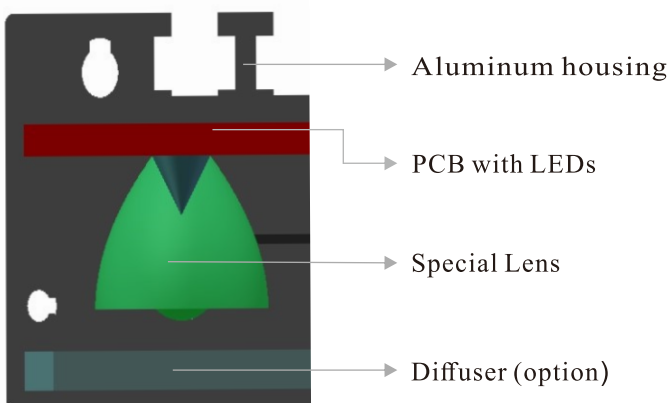

Products Features

- ▶ Using high power LEDs and special lens.
- ▶ Intensity can be 3 times of the Bar Lights by strobing.
- ▶ High stability.

Applications the light be used for

- Long distance and big FOV application.
- Automotive parts inspection.
- Package inspection.
- Glass defects inspection.
- Metal plate defects inspection.

Model Description

SBS-BLHP-XXX20/40-X

Customization

- Dimensions
- Power
- Connector
- Cable length
- Mounting
- Emitting angles

Structure

Components

Parameter

Item	Model	Power consumption	Option	Extension cable	Recommended Controller
1	SBS-BLHP10020-W	24V/3.0W	Diffuser	1m/3m/5m	SBS-AC24-2B (Analog controller) SBS-DC24-2B (Digital controller) SBS-SC24-B (Strobe controller)
2	SBS-BLHP19020-W	24V/6.0W	Diffuser	1m/3m/5m	
3	SBS-BLHP28020-W	24V/9.0W	Diffuser	1m/3m/5m	
4	SBS-BLHP37020-W	24V/12.0W	Diffuser	1m/3m/5m	
5	SBS-BLHP46020-W	24V/15.0W	Diffuser	1m/3m/5m	
6	SBS-BLHP55020-W	24V/18.0W	Diffuser	1m/3m/5m	
7	SBS-BLHP64020-W	24V/21.0W	Diffuser	1m/3m/5m	
8	SBS-BLHP73020-W	24V/24.0W	Diffuser	1m/3m/5m	
9	SBS-BLHP82020-W	24V/27.0W	Diffuser	1m/3m/5m	
10	SBS-BLHP100020-W	24V/30.0W	Diffuser	1m/3m/5m	
11	SBS-BLHP11040-W	24V/12.0W	Diffuser	1m/3m/5m	
12	SBS-BLHP21040-W	24V/24.0W	Diffuser	1m/3m/5m	
13	SBS-BLHP31040-W	24V/36.0W	Diffuser	1m/3m/5m	
14	SBS-BLHP41040-W	24V/48.0W	Diffuser	1m/3m/5m	
15	SBS-BLHP51040-W	24V/60.0W	Diffuser	1m/3m/5m	
16	SBS-BLHP61040-W	24V/72.0W	Diffuser	1m/3m/5m	
17	SBS-BLHP71040-W	24V/84.0W	Diffuser	1m/3m/5m	
18	SBS-BLHP81040-W	24V/96.0W	Diffuser	1m/3m/5m	
19	SBS-BLH91040-W	24V/108.0W	Diffuser	1m/3m/5m	
20	SBS-BLHP101040-W	24V/120.0W	Diffuser	1m/3m/5m	

Dimensions (mm)