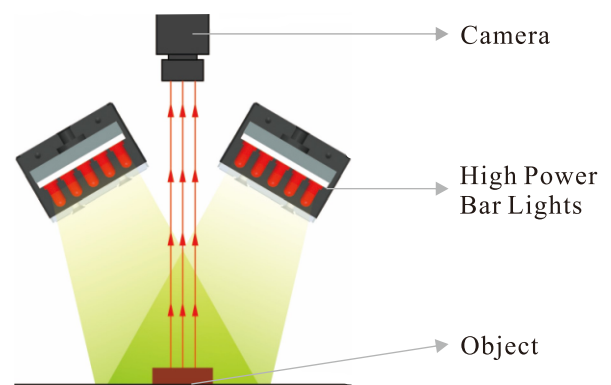

Products Features

- ▶ Using high power LEDs and special lens.
- ▶ Intensity can be 3 times of the Bar Lights by strobing.
- ▶ High stability.

Applications the light be used for

- Long distance and big FOV application.
- Automotive parts inspection.
- Package inspection.
- Glass defects inspection.
- Metal plate defects inspection.

Model Description

SBS-BLHP-XXX20/40-X

Customization

- Dimensions
- Power
- Connector
- Cable length
- Mounting
- Emitting angles

Structure

Components

Parameter

Item	Model	Power consumption	Option	Extension cable	Recommended Controller
1	SBS-BLHP10020-W	24V/3.0W	Diffuser	1m/3m/5m	SBS-AC24-2B (Analog controller) SBS-DC24-2B (Digital controller) SBS-SC24-B (Strobe controller)
2	SBS-BLHP19020-W	24V/6.0W	Diffuser	1m/3m/5m	
3	SBS-BLHP28020-W	24V/9.0W	Diffuser	1m/3m/5m	
4	SBS-BLHP37020-W	24V/12.0W	Diffuser	1m/3m/5m	
5	SBS-BLHP46020-W	24V/15.0W	Diffuser	1m/3m/5m	
6	SBS-BLHP55020-W	24V/18.0W	Diffuser	1m/3m/5m	
7	SBS-BLHP64020-W	24V/21.0W	Diffuser	1m/3m/5m	
8	SBS-BLHP73020-W	24V/24.0W	Diffuser	1m/3m/5m	
9	SBS-BLHP82020-W	24V/27.0W	Diffuser	1m/3m/5m	
10	SBS-BLHP100020-W	24V/30.0W	Diffuser	1m/3m/5m	
11	SBS-BLHP11040-W	24V/12.0W	Diffuser	1m/3m/5m	
12	SBS-BLHP21040-W	24V/24.0W	Diffuser	1m/3m/5m	
13	SBS-BLHP31040-W	24V/36.0W	Diffuser	1m/3m/5m	
14	SBS-BLHP41040-W	24V/48.0W	Diffuser	1m/3m/5m	
15	SBS-BLHP51040-W	24V/60.0W	Diffuser	1m/3m/5m	
16	SBS-BLHP61040-W	24V/72.0W	Diffuser	1m/3m/5m	
17	SBS-BLHP71040-W	24V/84.0W	Diffuser	1m/3m/5m	
18	SBS-BLHP81040-W	24V/96.0W	Diffuser	1m/3m/5m	
19	SBS-BLH91040-W	24V/108.0W	Diffuser	1m/3m/5m	
20	SBS-BLHP101040-W	24V/120.0W	Diffuser	1m/3m/5m	

Dimensions (mm)