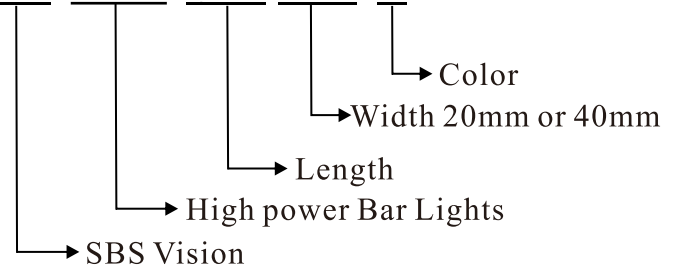

Model Description

SBS-BLHP-XXX20/40-X

Customization

- Dimensions
- Power
- Connector
- Cable length
- Mounting
- Emitting angles

Structure

Components

Parameter

Item	Model	Power consumption	Option	Extension cable	Recommended Controller
1	SBS-BLHP10020-W	24V/3.0W	Diffuser	1m/3m/5m	SBS-AC24-2B (Analog controller) SBS-DC24-2B (Digital controller) SBS-SC24-B (Strobe controller)
2	SBS-BLHP19020-W	24V/6.0W	Diffuser	1m/3m/5m	
3	SBS-BLHP28020-W	24V/9.0W	Diffuser	1m/3m/5m	
4	SBS-BLHP37020-W	24V/12.0W	Diffuser	1m/3m/5m	
5	SBS-BLHP46020-W	24V/15.0W	Diffuser	1m/3m/5m	
6	SBS-BLHP55020-W	24V/18.0W	Diffuser	1m/3m/5m	
7	SBS-BLHP64020-W	24V/21.0W	Diffuser	1m/3m/5m	
8	SBS-BLHP73020-W	24V/24.0W	Diffuser	1m/3m/5m	
9	SBS-BLHP82020-W	24V/27.0W	Diffuser	1m/3m/5m	
10	SBS-BLHP100020-W	24V/30.0W	Diffuser	1m/3m/5m	
11	SBS-BLHP11040-W	24V/12.0W	Diffuser	1m/3m/5m	
12	SBS-BLHP21040-W	24V/24.0W	Diffuser	1m/3m/5m	
13	SBS-BLHP31040-W	24V/36.0W	Diffuser	1m/3m/5m	
14	SBS-BLHP41040-W	24V/48.0W	Diffuser	1m/3m/5m	
15	SBS-BLHP51040-W	24V/60.0W	Diffuser	1m/3m/5m	
16	SBS-BLHP61040-W	24V/72.0W	Diffuser	1m/3m/5m	
17	SBS-BLHP71040-W	24V/84.0W	Diffuser	1m/3m/5m	
18	SBS-BLHP81040-W	24V/96.0W	Diffuser	1m/3m/5m	
19	SBS-BLH91040-W	24V/108.0W	Diffuser	1m/3m/5m	
20	SBS-BLHP101040-W	24V/120.0W	Diffuser	1m/3m/5m	

Dimensions (mm)