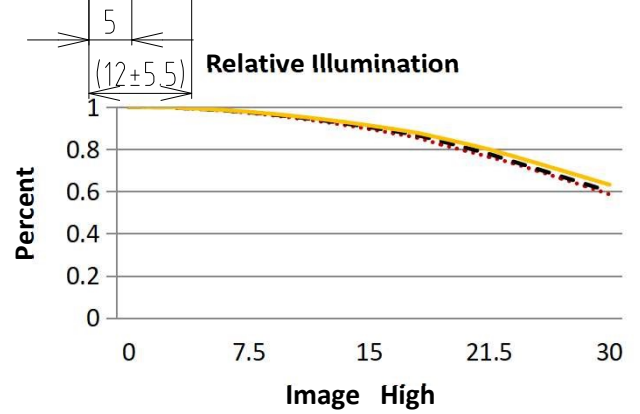

SBS-XS608-M72/M75x0.75

Technical Specifications

Focal Length	60mm
FNO	4 ~ 22
Image Circle	60mm
Magnification	0.05x~0.15x
Trasmission	400~700nm
Mount	M72 x 0.75
Weight	

MTF with reference to image height for visible spectrum

Wavelength λ	656	587	546	486	435
Spectral weighting	15	20	30	25	10
Spatial frequency R [1/m]	10	20	40		
Image circle	60				

- 10
- 20
- 40

SBS-XS608-M72/M75x0.75

Mag.	I/O	WD	Lens length	Dia 43.27 FOV	Dia 57 FOV	Dia 60 FOV
0.05x	1329.7	1250	79.7	865.4	1140	1200
0.06x	1130.3	1050	80.3	721.2	950	1000
0.07x	980.9	900	80.9	618.1	814.3	857.1
0.08x	876.5	795	81.5	540.9	712.5	750
0.09x	792.1	710	82.1	480.8	633.3	666.7
0.1x	722.8	640	82.8	432.7	570	600
0.11x	673.3	590	83.3	393.4	518.2	545.5
0.12x	625.9	542	83.9	360.6	475	500
0.13x	587.5	503	84.5	332.8	438.5	461.5
0.14x	555.1	470	85.1	309.3	407.1	428.6
0.15x	525.8	440	85.8	288.5	380	400