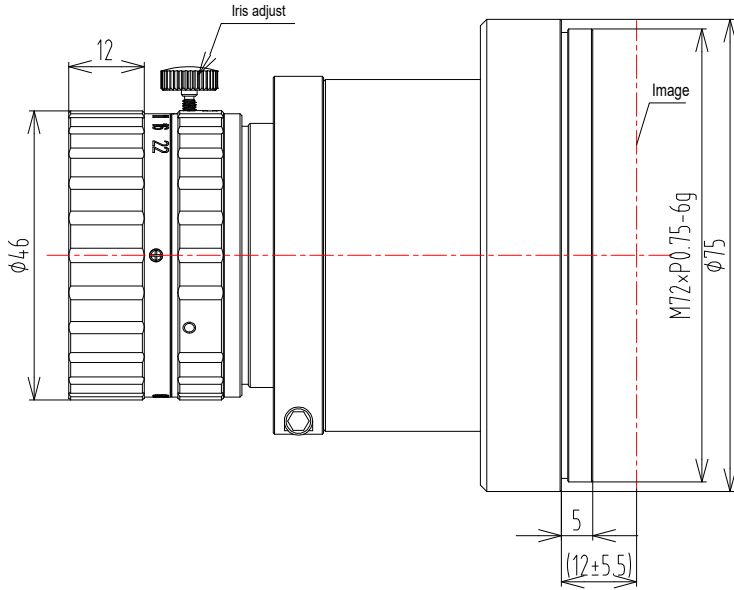

SBS-XS608-M72/M75x0.75

Technical Specifications

Focal Length	60mm
FNO	4 ~ 22
Image Circle	60mm
Magnification	0.05x~0.15x
Trasmission	400~700nm
Mount	M72 x 0.75
Weight	

MTF with reference to image height for visible spectrum

Wavelength λ	656	587	546	486	435
Spectral weighting	15	20	30	25	10
Spatial frequency R [1/m]	10	20	40		
Image circle	60				

- 10
- 20
- 40

SBS-XS608-M72/M75x0.75

Mag.	I/O	WD	Lens length	Dia 43.27 FOV	Dia 57 FOV	Dia 60 FOV
0.05x	1329.7	1250	79.7	865.4	1140	1200
0.06x	1130.3	1050	80.3	721.2	950	1000
0.07x	980.9	900	80.9	618.1	814.3	857.1
0.08x	876.5	795	81.5	540.9	712.5	750
0.09x	792.1	710	82.1	480.8	633.3	666.7
0.1x	722.8	640	82.8	432.7	570	600
0.11x	673.3	590	83.3	393.4	518.2	545.5
0.12x	625.9	542	83.9	360.6	475	500
0.13x	587.5	503	84.5	332.8	438.5	461.5
0.14x	555.1	470	85.1	309.3	407.1	428.6
0.15x	525.8	440	85.8	288.5	380	400