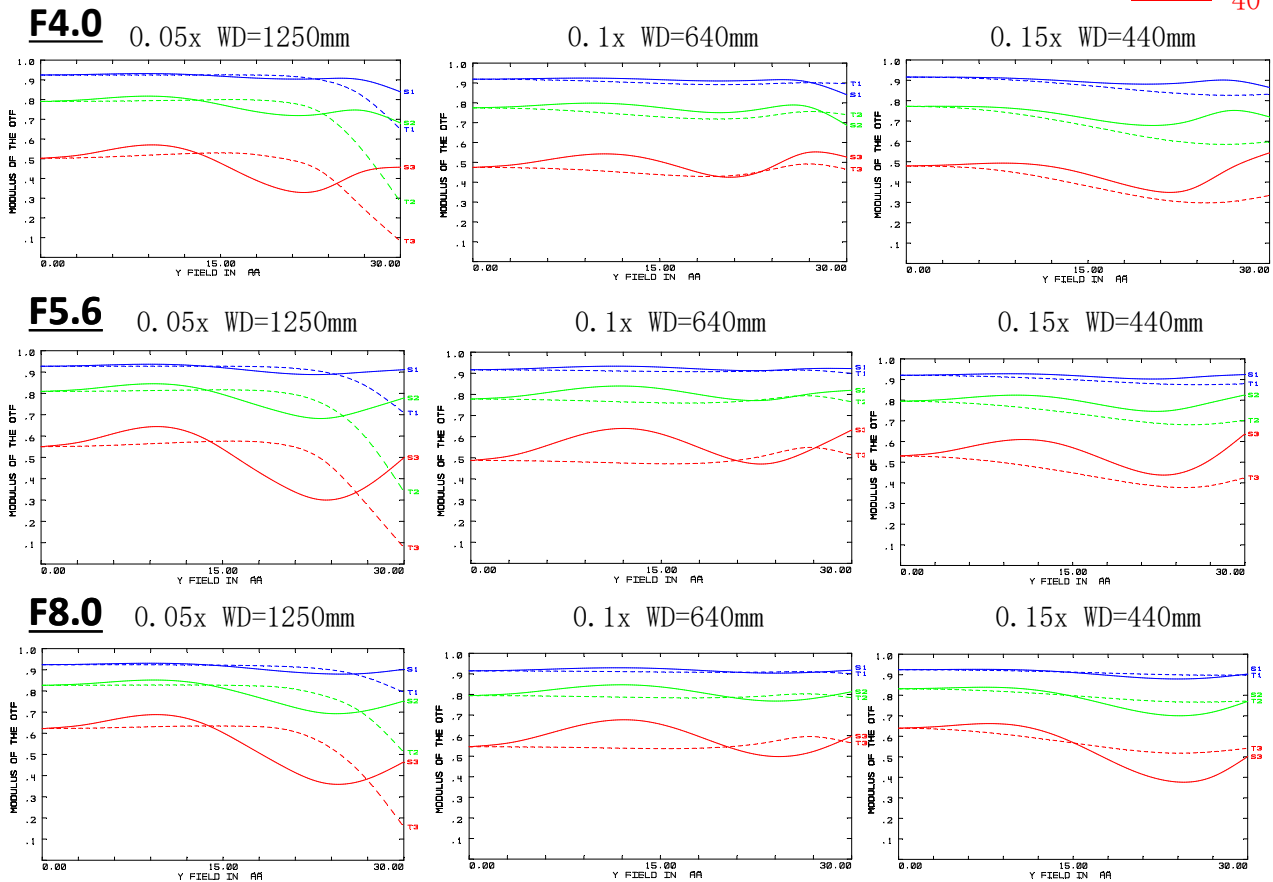

SBS-XS608-M72/M75x0.75

Technical Specifications

Focal Length	60mm
FNO	4 ~ 22
Image Circle	60mm
Magnification	0.05x~0.15x
Trasmission	400~700nm
Mount	M72 x 0.75
Weight	

MTF with reference to image height for visible spectrum

Wavelength λ	656	587	546	486	435
Spectral weighting	15	20	30	25	10
Spatial frequency R [1/m]	10	20	40		
Image circle	60				

- 10
- 20
- 40

SBS-XS608-M72/M75x0.75

Mag.	I/O	WD	Lens length	Dia 43.27 FOV	Dia 57 FOV	Dia 60 FOV
0.05x	1329.7	1250	79.7	865.4	1140	1200
0.06x	1130.3	1050	80.3	721.2	950	1000
0.07x	980.9	900	80.9	618.1	814.3	857.1
0.08x	876.5	795	81.5	540.9	712.5	750
0.09x	792.1	710	82.1	480.8	633.3	666.7
0.1x	722.8	640	82.8	432.7	570	600
0.11x	673.3	590	83.3	393.4	518.2	545.5
0.12x	625.9	542	83.9	360.6	475	500
0.13x	587.5	503	84.5	332.8	438.5	461.5
0.14x	555.1	470	85.1	309.3	407.1	428.6
0.15x	525.8	440	85.8	288.5	380	400