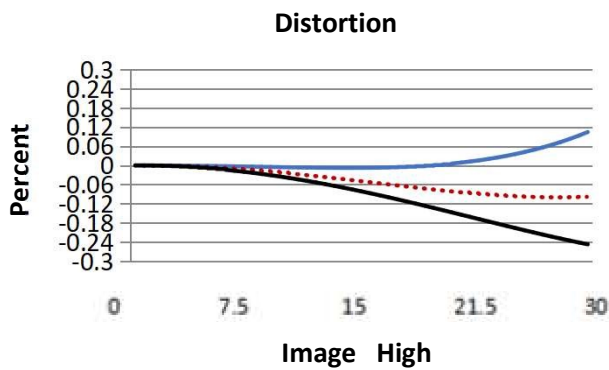

SBS-XS608-M72/M75x0.75

Technical Specifications

Focal Length	60mm
FNO	4 ~ 22
Image Circle	60mm
Magnification	0.05x~0.15x
Trasmission	400~700nm
Mount	M72 x 0.75
Weight	

MTF with reference to image height for visible spectrum

Wavelength λ	656	587	546	486	435
Spectral weighting	15	20	30	25	10
Spatial frequency R [1/m]	10	20	40		
Image circle	60				

- 10
- 20
- 40

SBS-XS608-M72/M75x0.75

Mag.	I/O	WD	Lens length	Dia 43.27 FOV	Dia 57 FOV	Dia 60 FOV
0.05x	1329.7	1250	79.7	865.4	1140	1200
0.06x	1130.3	1050	80.3	721.2	950	1000
0.07x	980.9	900	80.9	618.1	814.3	857.1
0.08x	876.5	795	81.5	540.9	712.5	750
0.09x	792.1	710	82.1	480.8	633.3	666.7
0.1x	722.8	640	82.8	432.7	570	600
0.11x	673.3	590	83.3	393.4	518.2	545.5
0.12x	625.9	542	83.9	360.6	475	500
0.13x	587.5	503	84.5	332.8	438.5	461.5
0.14x	555.1	470	85.1	309.3	407.1	428.6
0.15x	525.8	440	85.8	288.5	380	400