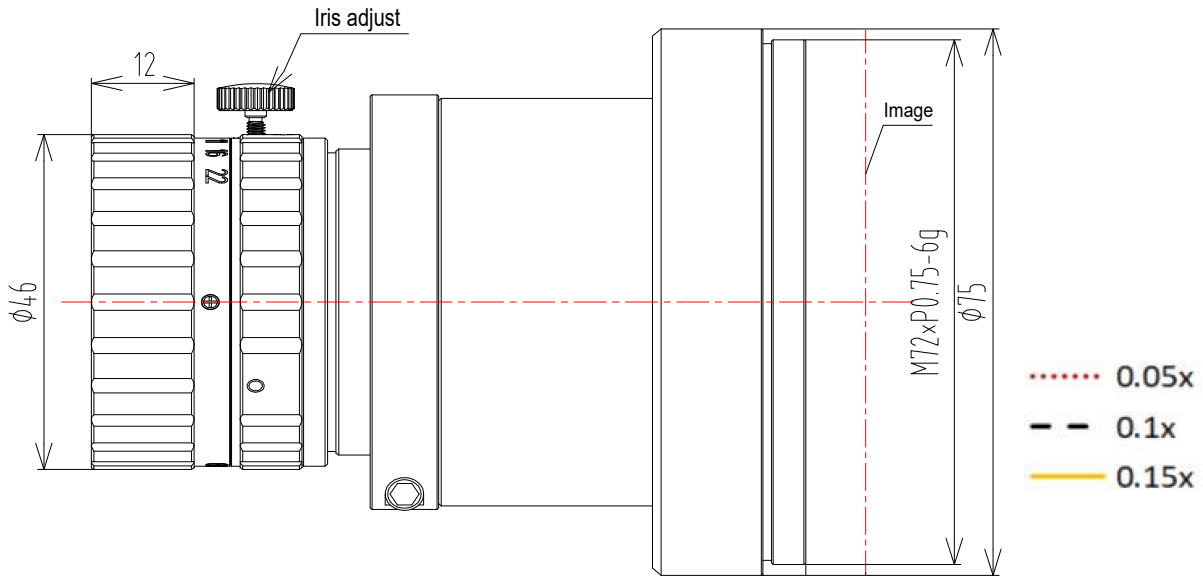

SBS-XS608-M72/M75x0.75

Technical Specifications

Focal Length	60mm
FNO	4 ~ 22
Image Circle	60mm
Magnification	0.05x~0.15x
Trasmission	400~700nm
Mount	M72 x 0.75
Weight	

MTF with reference to image height for visible spectrum

Wavelength λ	656	587	546	486	435
Spectral weighting	15	20	30	25	10
Spatial frequency R [1/m]	10	20	40		
Image circle	60				

- 10
- 20
- 40

SBS-XS608-M72/M75x0.75

Mag.	I/O	WD	Lens length	Dia 43.27 FOV	Dia 57 FOV	Dia 60 FOV
0.05x	1329.7	1250	79.7	865.4	1140	1200
0.06x	1130.3	1050	80.3	721.2	950	1000
0.07x	980.9	900	80.9	618.1	814.3	857.1
0.08x	876.5	795	81.5	540.9	712.5	750
0.09x	792.1	710	82.1	480.8	633.3	666.7
0.1x	722.8	640	82.8	432.7	570	600
0.11x	673.3	590	83.3	393.4	518.2	545.5
0.12x	625.9	542	83.9	360.6	475	500
0.13x	587.5	503	84.5	332.8	438.5	461.5
0.14x	555.1	470	85.1	309.3	407.1	428.6
0.15x	525.8	440	85.8	288.5	380	400